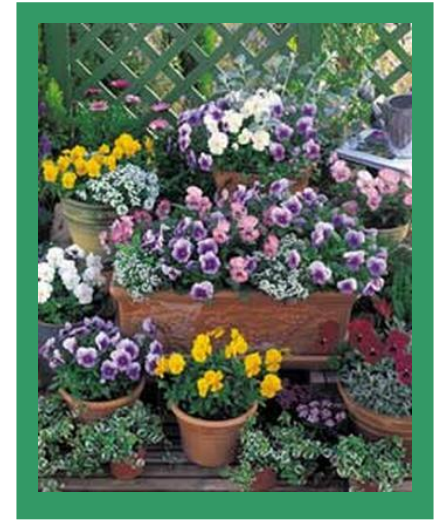

### FALL PANSY COLOR SELECTIONS

CROWN					MAJESTIC					Imperial
Mix	Azure	Yellow	White	Blue	Mix	Yellow	White	Purple	Blue	Beaconsfield
										

Ideal for mass plantings to provide great expanses of color; good for garden borders, container use - ideal garden plants.  
Pansies thrive in full sun to bright filtered light, and will bloom all winter long.